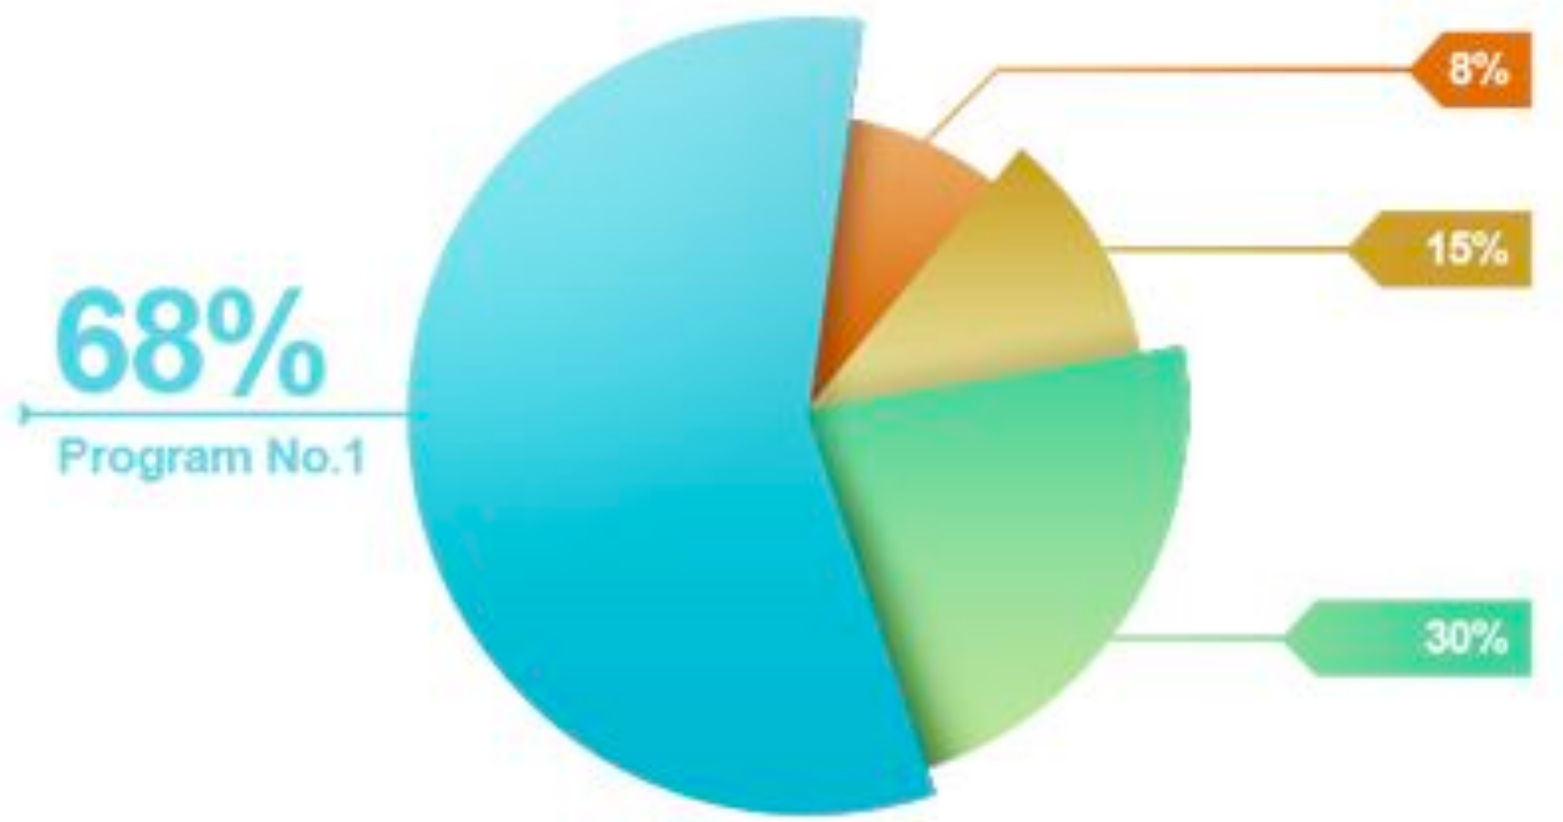

A high-angle, over-the-shoulder shot of a person sitting at a wooden desk. The person's left hand is holding a silver smartphone with a dark screen. The phone's screen is the focal point, with the text 'Even checken!' overlaid in white. In the background, a silver laptop is open on the desk. To the right of the laptop, a white coffee cup is visible. In the bottom left corner, there is a black notebook with a silver pen resting on it. The person's right hand is partially visible, resting near the laptop. The overall scene suggests a professional or work environment where multitasking or checking devices is common.