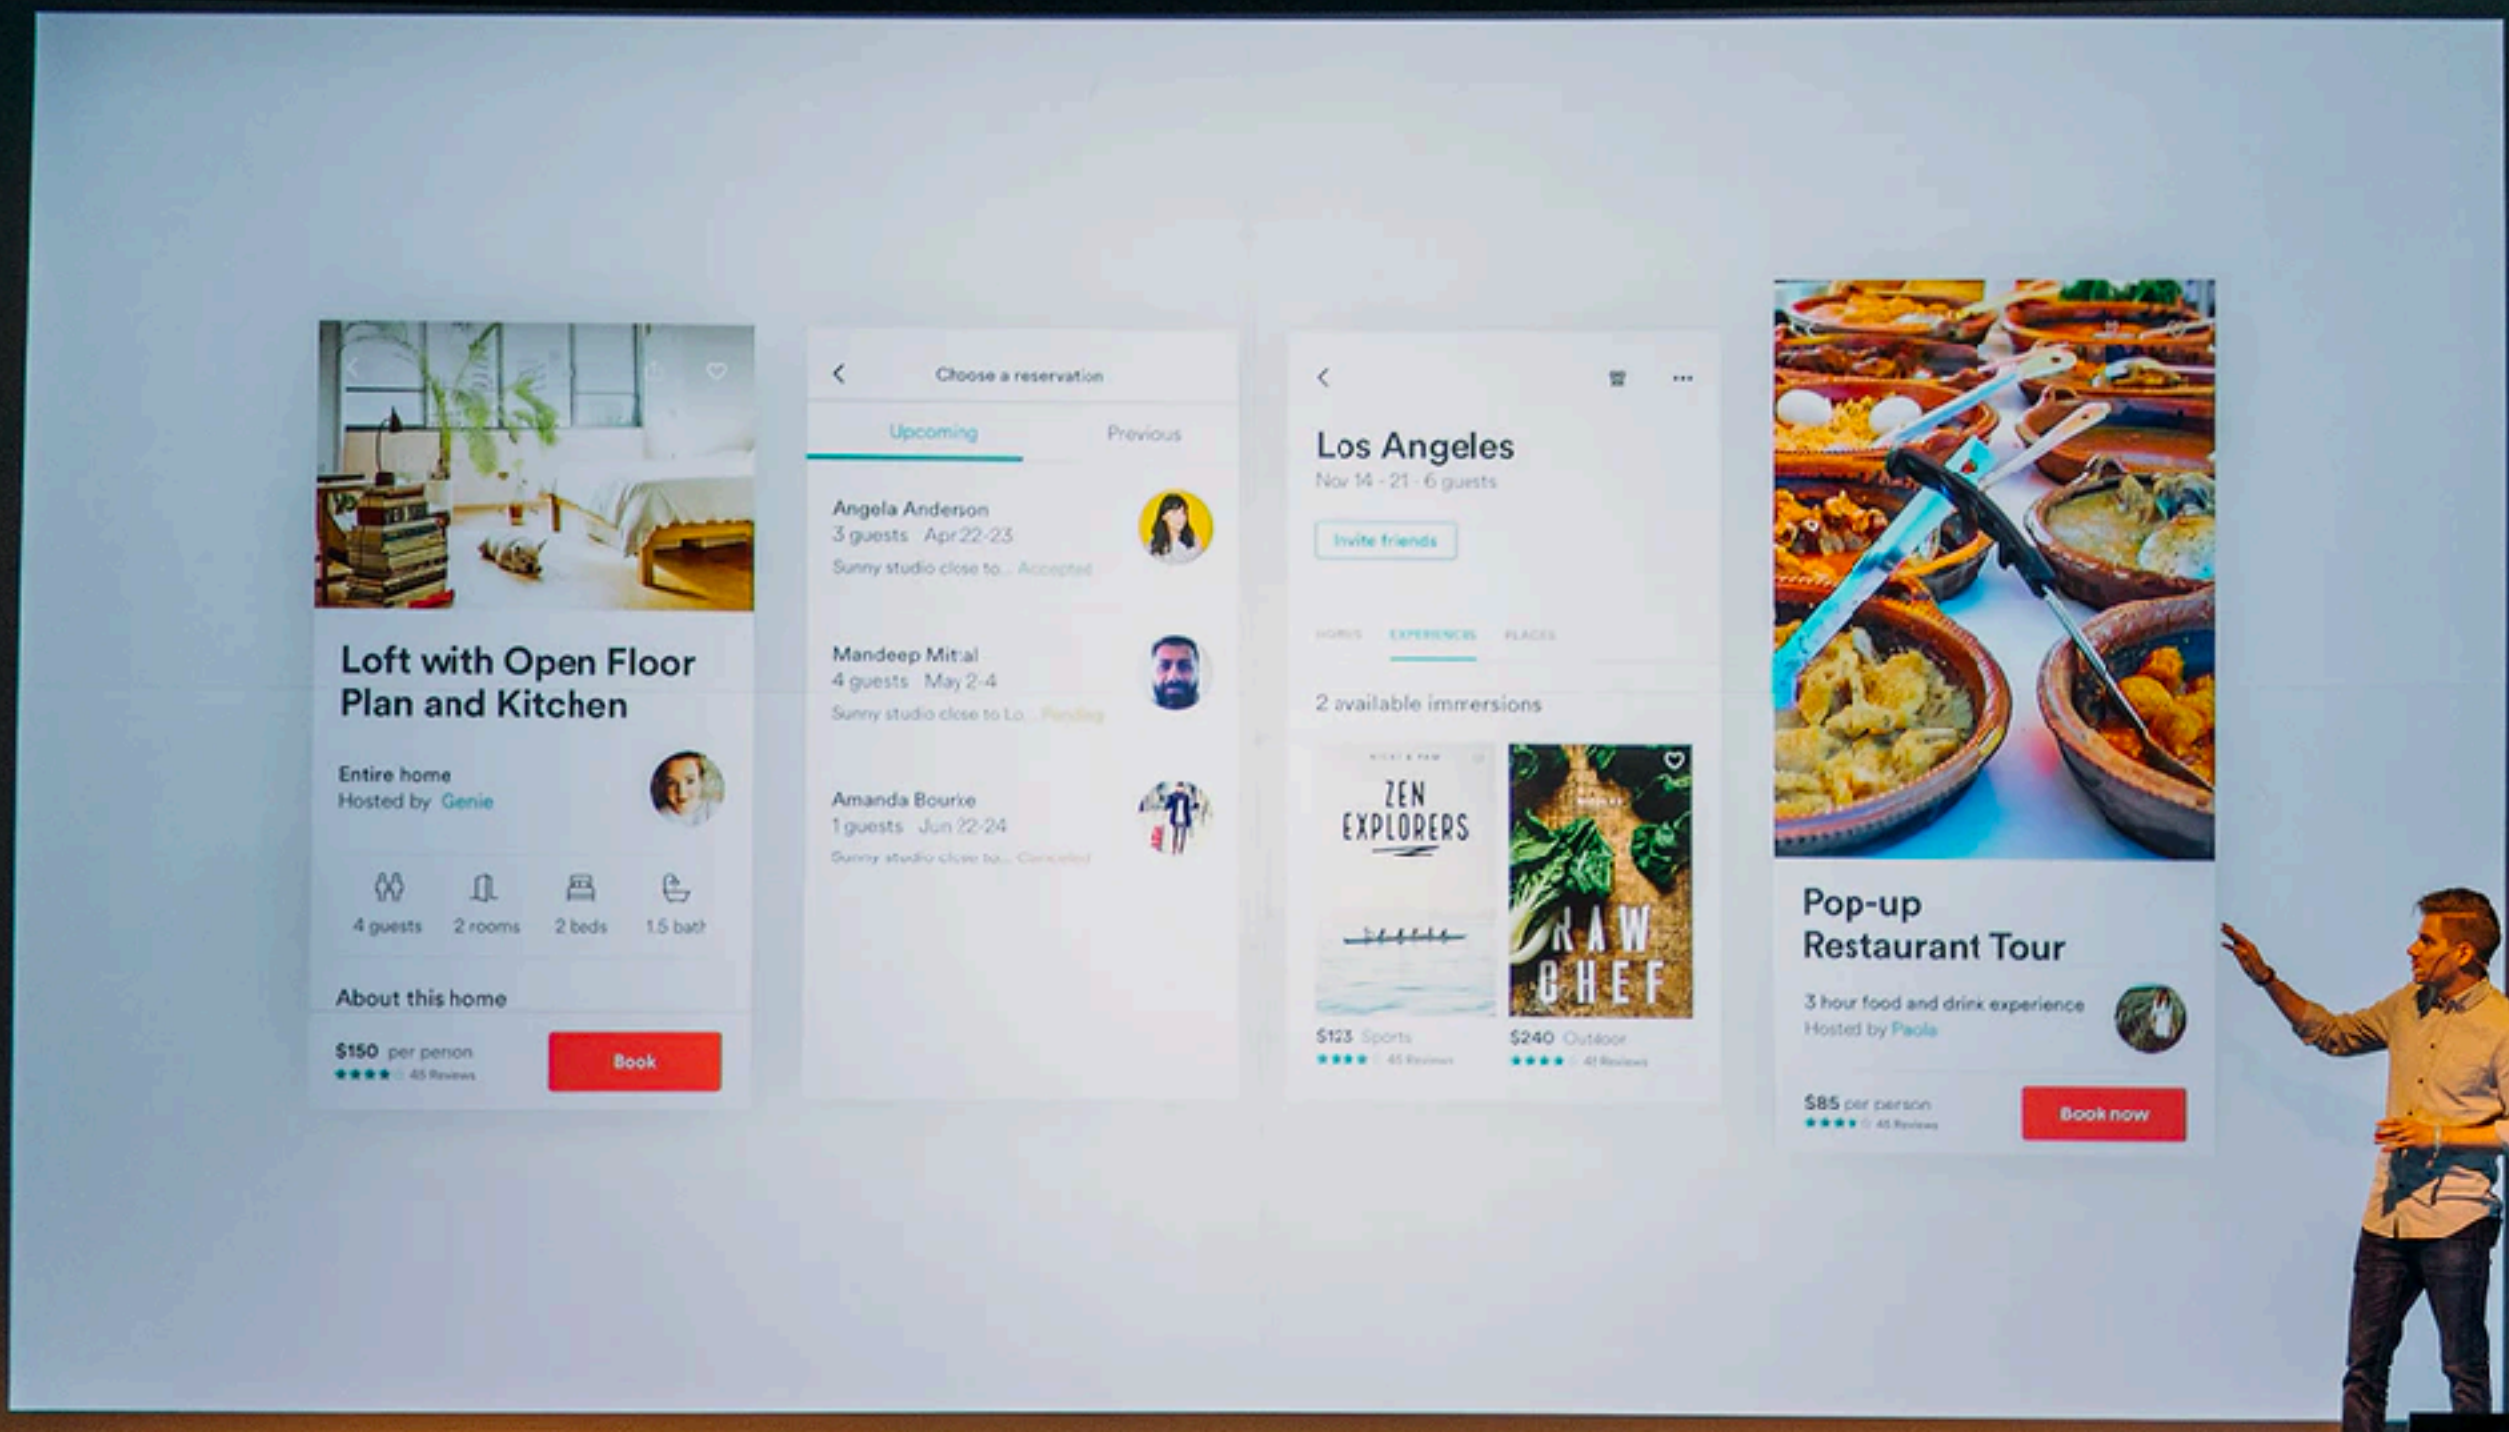

Maakt het verschil